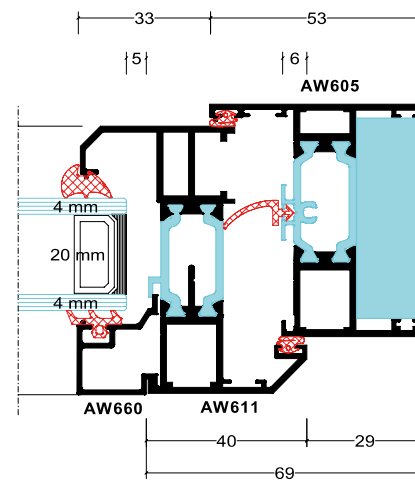

### Hardware Colour

 White  Black  Silver

**WINDOW  
WAREHOUSE**

Pioneering Service, Quality & Security

58mm Direct Fix / Internally Beaded Sashes

70mm Direct Fix / Internally Beaded Sashes

58mm Direct Fix / Externally Beaded Sashes