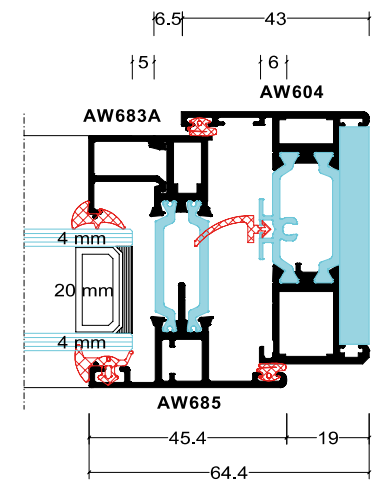

### Hardware Colour

 White  Black  Silver

**WINDOW  
WAREHOUSE**

Pioneering Service, Quality & Security

58mm Direct Fix / Internally Beaded Sashes

70mm Direct Fix / Internally Beaded Sashes

58mm Direct Fix / Externally Beaded Sashes