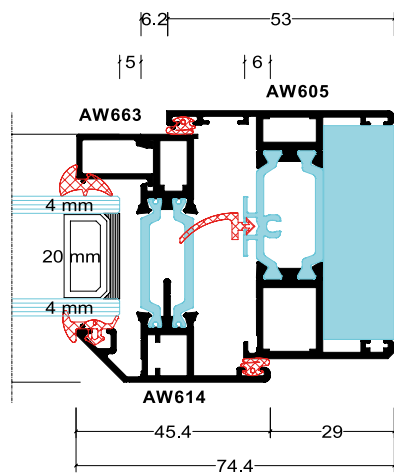

### Glazing

All glazed frames are supplied with black warm edge spacer as standard.

 28mm Glazed  32mm Glazed  Triple Glazed

### Hardware Colour

 White  Black  Silver

**WINDOW  
WAREHOUSE**

Pioneering Service, Quality & Security

58mm Direct Fix / Internally Beaded Sashes

70mm Direct Fix / Internally Beaded Sashes

58mm Direct Fix / Externally Beaded Sashes