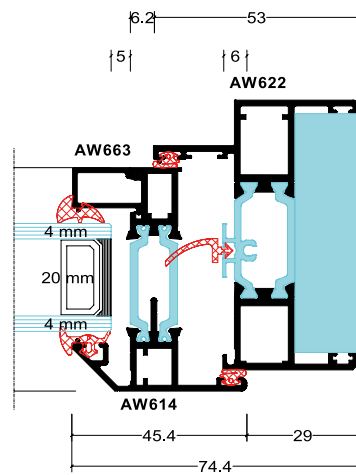

### Hardware Colour

 White  Black  Silver

**WINDOW  
WAREHOUSE**

Pioneering Service, Quality & Security

58mm Direct Fix / Internally Beaded Sashes

70mm Direct Fix / Internally Beaded Sashes

58mm Direct Fix / Externally Beaded Sashes