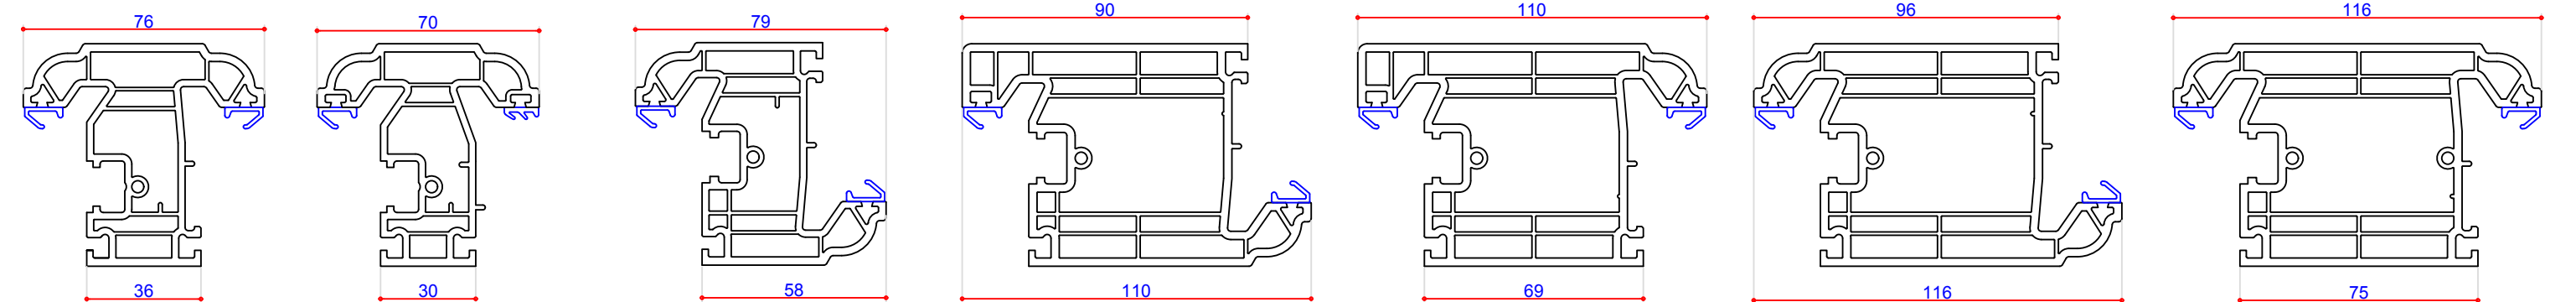

703538 (P10538)
Internally Beaded Sash
Steel P Section 713152 (S00152)

703638 (P10638)
Internally Beaded Sash/Transom
Steel P Section 713183 (S00183)
Steel P Section 713184 (S00184)
13 x 23 Ported Alu 715164

703539 (P10539)
Tilt & Turn Sash
Steel L Section 713161 (S00161)

705540 (P10540)
Door Sash - Open In
Steel U Channel 713162 (S00162)
Punched Steel U 713163 (S00163)

705541 (P10541)
Door Sash - Open Out
Steel U Channel 713162 (S00162)
Punched Steel U 713163 (S00163)

705640 (P10640)
Door Sash - Open In
Steel U Channel 713166 (S00166)
Punched Steel U 713167 (S00167)

705641 (P10641)
Door Sash - Open Out
Steel U Channel 713166 (S00166)
Punched Steel U 713167 (S00167)