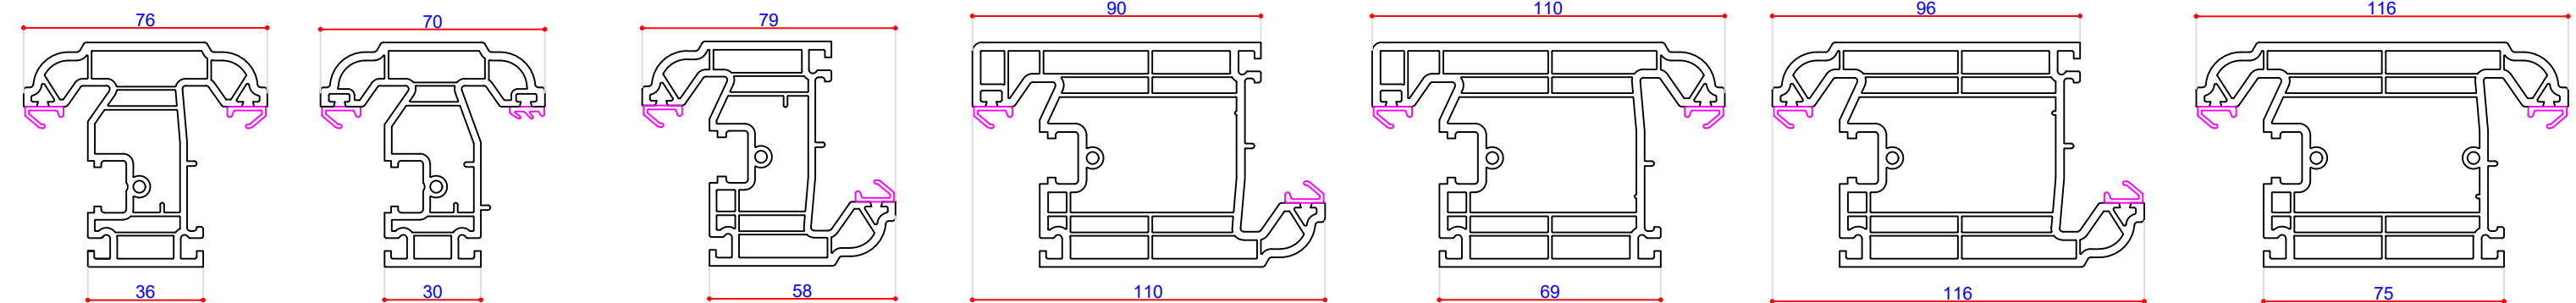

703538 (P10538)
Internally Beaded Sash
Steel P Section 713152 (S00152)

703638 (P10638)
Internally Beaded Sash/Transom
Steel P Section 713183 (S00183)
Steel P Section 713184 (S00184)
13 x 23 Ported Alu 715164

703539 (P10539)
Tilt & Turn Sash
Steel L Section 713161 (S00161)

705540 (P10540)
Door Sash - Open In
Steel U Channel 713162 (S00162)
Punched Steel U 713163 (S00163)

705541 (P10541)
Door Sash - Open Out
Steel U Channel 713162 (S00162)
Punched Steel U 713163 (S00163)

705640 (P10640)
Door Sash - Open In
Steel U Channel 713166 (S00166)
Punched Steel U 713167 (S00167)

705641 (P10641)
Door Sash - Open Out
Steel U Channel 713166 (S00166)
Punched Steel U 713167 (S00167)