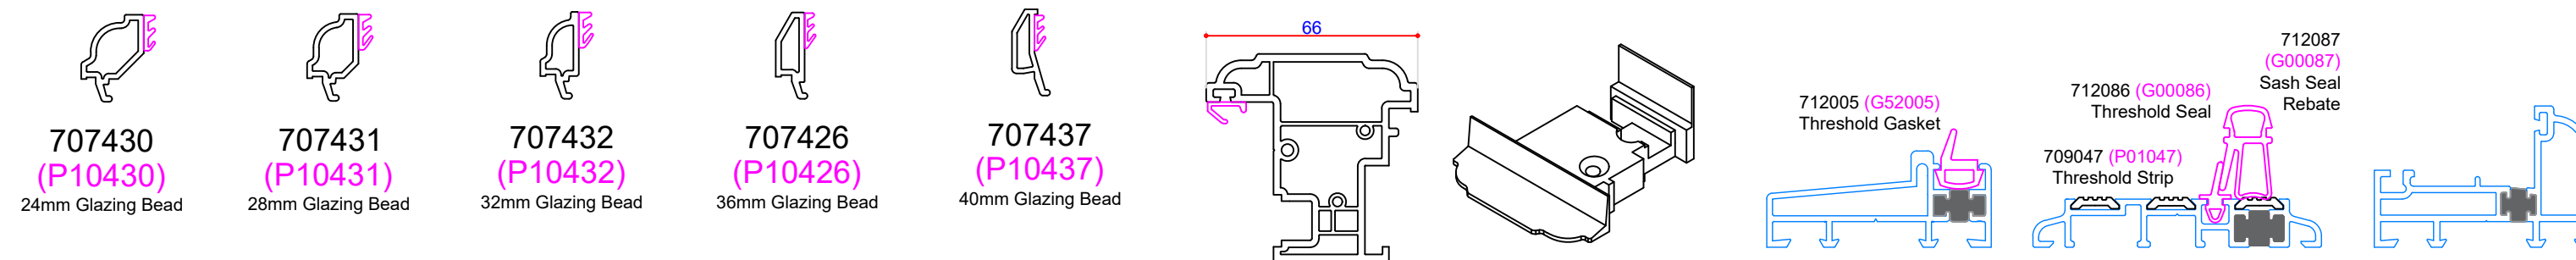

707430 (P10430)
24mm Glazing Bead

707431 (P10431)
28mm Glazing Bead

707432 (P10432)
32mm Glazing Bead

707426 (P10426)
36mm Glazing Bead

707437 (P10437)
40mm Glazing Bead

702612 (P10612)
French Overlap
Steel Box 713135 (S41135)

709211 (M00211)
French Overlap End Cap to suit 702612 (P10612)

704092 (A00092)
Standard Low Threshold

704289 (A00289)
Part M Low Threshold

704333 (A00333)
French Door Low Threshold

715163
35 x 58 Ported Aluminium

715162
35 x 30 Ported Aluminium

715161
35 x 12.5 Ported Aluminium

715164
13 x 23 Ported Aluminium

709331 (P10331)
Thermal Insert

709332 (P10332)
Thermal Insert