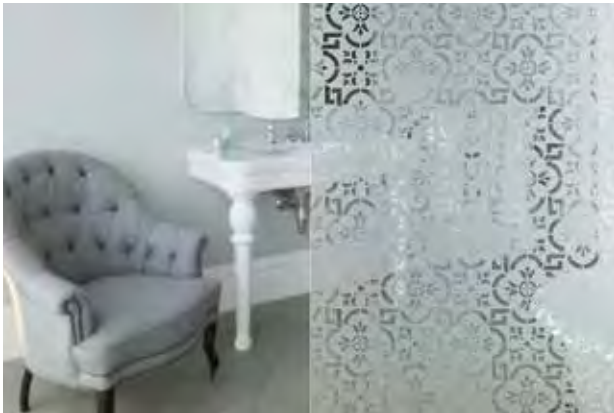

Canterbury™ Privacy Level 2