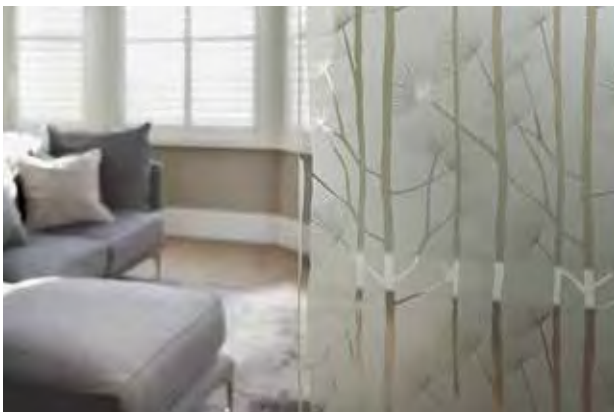

Burdock™ Privacy Level 3