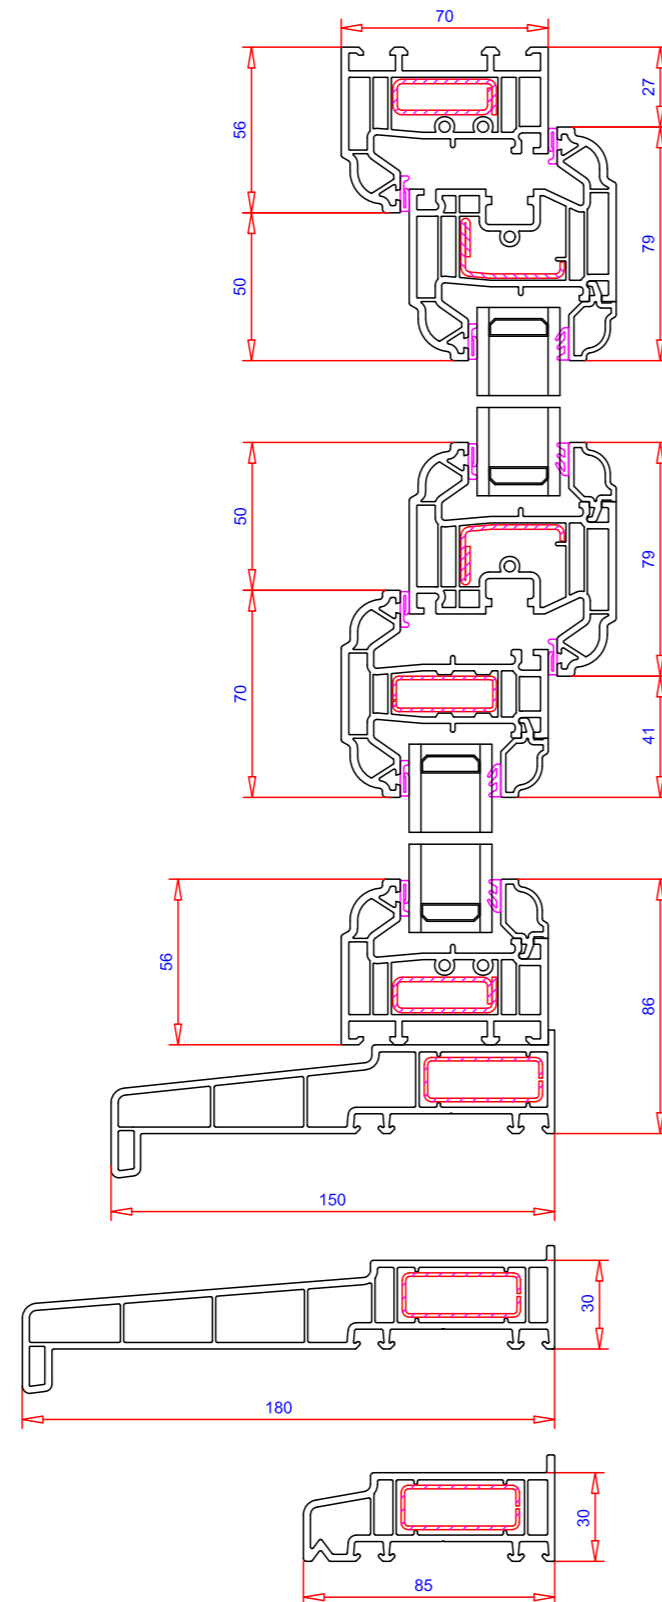

Features

Maximum sash sizes

Tilt & Turn: 1414mm (w) x 1414mm (h)

Outer frames

56mm, 72mm and 84mm outer frames

Mullions

70mm or 95mm mullions

Sash

Tilt & Turn sash

Finishes

Available in a large assortment of colours and woodgrain options from the Variations range

Glazing beads

- 24mm sculptured
- 28mm sculptured
- 32mm sculptured
- 36mm bevelled
- 40mm bevelled

Ancillaries

- Frame extensions, cills and weathering trims
- Range of coupling options
- Range of bay pole options

Thermal performance*

- Achieves U-values as low as 1.3 W/m²K using double glazing
- Achieves U-values as low as 1.99 W/m²K using triple glazing

* Figures can vary dependent on specification.

Technical Drawing

Rustique Tilt & Turn Window

Test Results

Window type	Max sash sizes (wxh)	Air permeability	Water tightness	Resistance to wind	Exposure category
Tilt & Turn	1414mm x 1414mm	Class 4	Class E1050	A4	1600