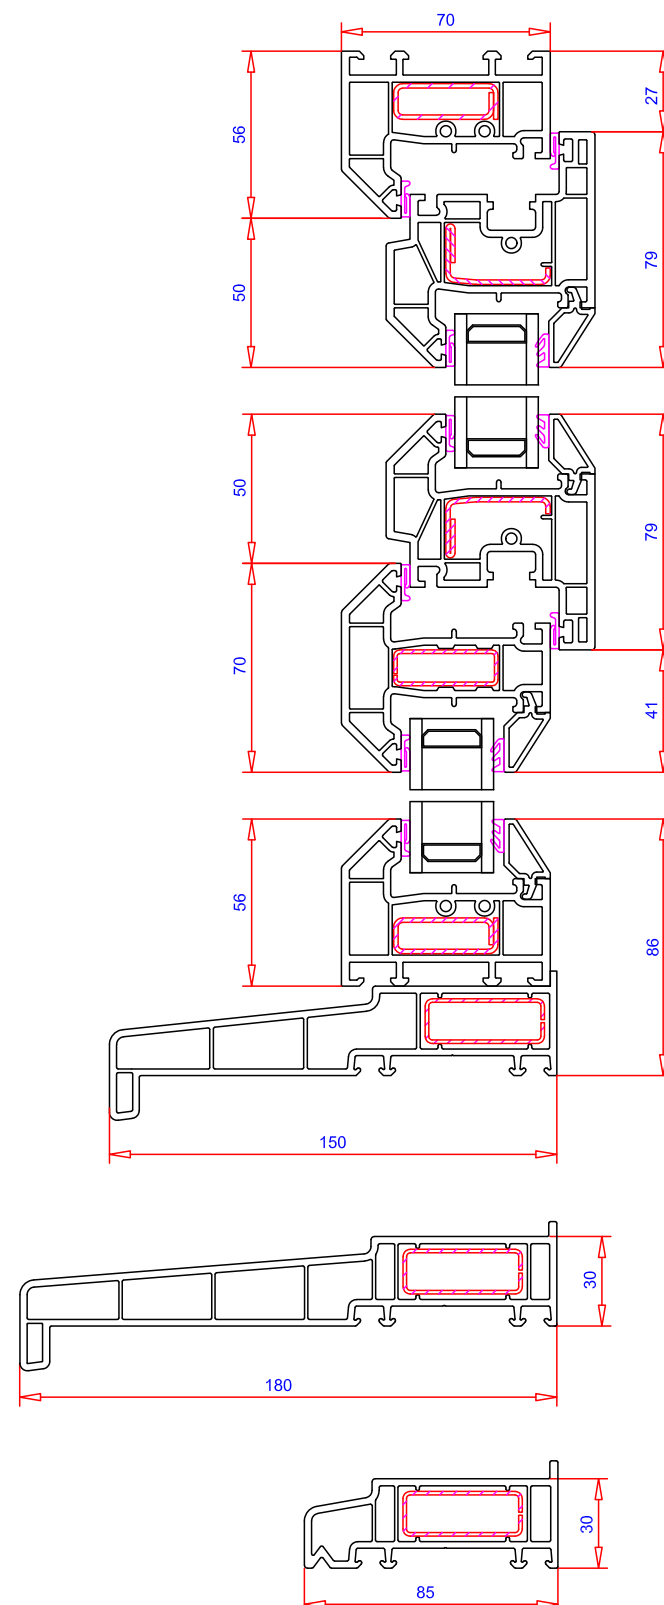

Features

Maximum sash sizes

Tilt & Turn: 1414mm (w) x 1414mm (h)

Outer frames

56mm, 72mm and 84mm outer frames

Mullions

70mm or 95mm mullions

Sash

Ancillaries

Frame extensions, cills and weathering trims
Range of coupling options
Range of bay pole options

Thermal performance**

Achieves U-values as low as 1.3 W/m²K using double glazing
Achieves U-values as low as 1.0 W/m²K using triple glazing

* SPECTRAL is only available on bevelled or flat surfaces.

** Figures can vary dependent on specification.

Technical Drawing

Test Results

Window type	Max sash sizes (wxh)	Air permeability	Water tightness	Resistance to wind	Exposure category
Tilt & Turn	1414mm x 1414mm	Class 4	Class E1050	A4	1600