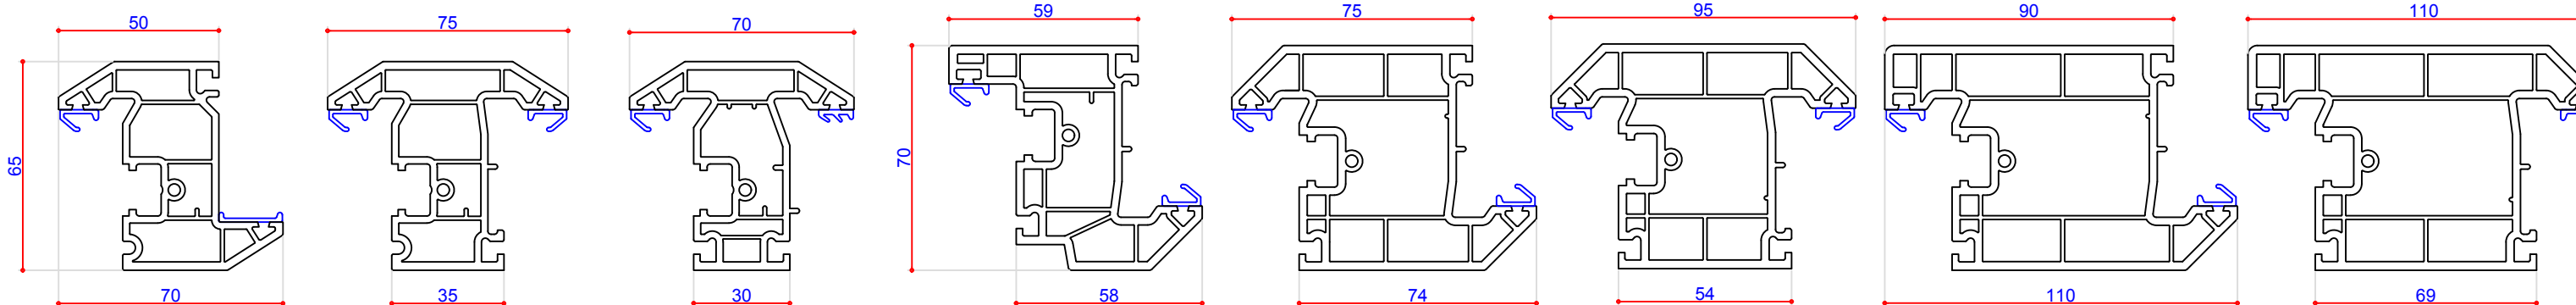

703507 (P10507)
Externally Beaded Sash
Steel P Section 713182 (S00182)

703508 (P10508)
Internally Beaded Sash
Steel P Section 713182 (S00182)

703514 (P10514)
Internally Beaded Sash/Transom
Steel P Section 713183 (S00183)
Steel P Section 713184 (S00184)
13 x 23 Ported Alu 715164

703509 (P10509)
Tilt & Turn Sash
Steel L Section 713161 (S00161)

705515 (P10515)
Slim Door Sash - Open In
Steel U Channel 713159 (S00159)
Punched Steel U 713160 (S00160)

705513 (P10513)
Slim Door Sash - Open Out
Steel U Channel 713159 (S00159)
Punched Steel U 713160 (S00160)
35 x 30 Ported Alu 715162

705510 (P10510)
Door Sash - Open In
Steel U Channel 713162 (S00162)
Punched Steel U 713163 (S00163)

705511 (P10511)
Door Sash - Open Out
Steel U Channel 713162 (S00162)
Punched Steel U 713163 (S00163)